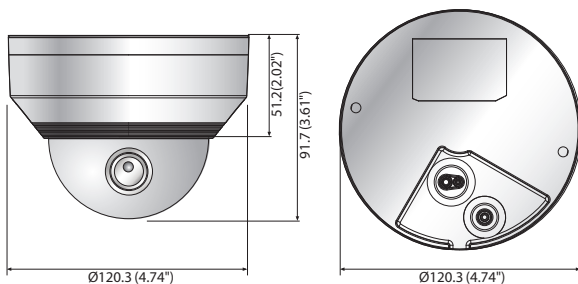

Dimensions

Unit : mm (inch)