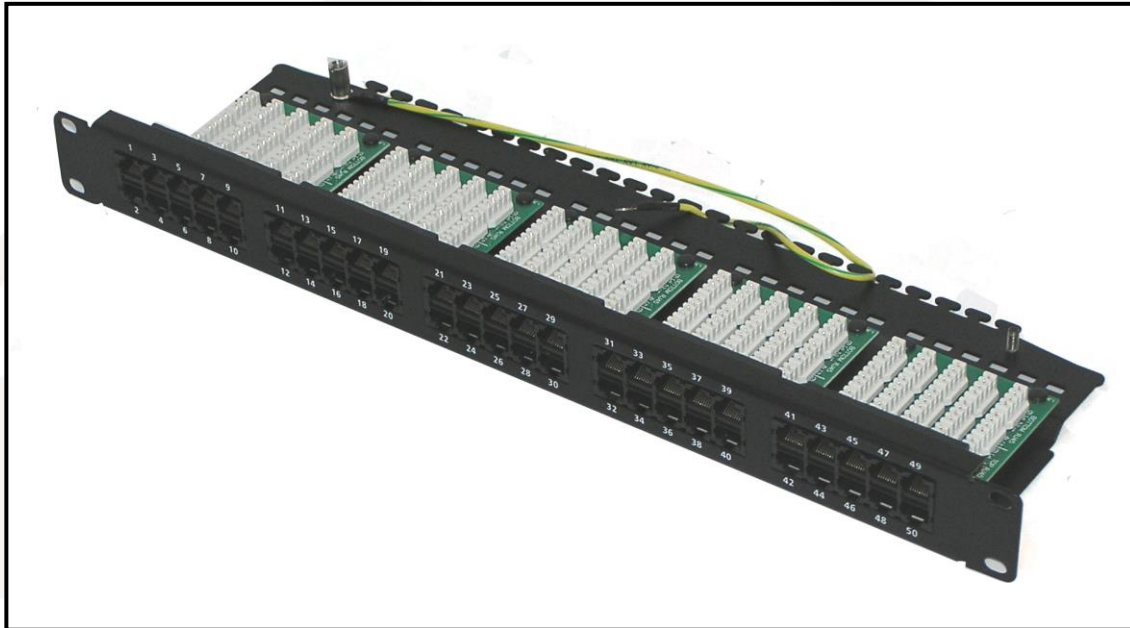

Voice Panel

50 Port Voice Panel (FFv50)

Features

- 50 way 1U high density format
- 6 vertical IDC connectors per RJ45
- LSA+ type IDC connectors
- Multiple cable mounting lugs
- Supplied with cage nut set
- Gold plating on RJ45 contacts

Specifications

- Dimensions: 439 x 145.2 x 44 (mm)
- Materials: Constructed from mild steel with a black finish

RJ45	IDC
1	1
2	2
3	3
4	4
5	5
6	6
7	-
8	-