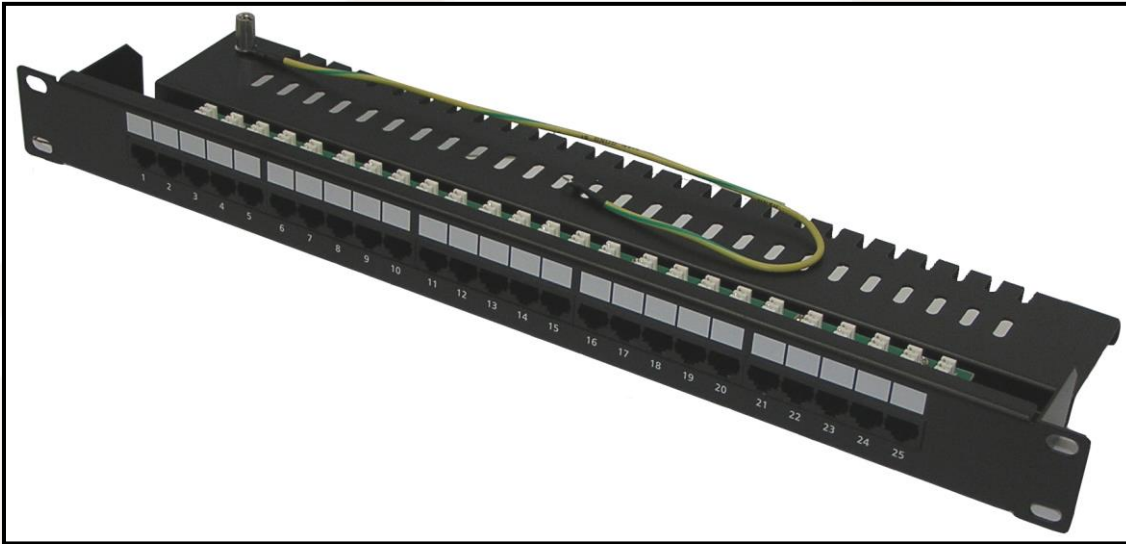

### 25 Port Voice Panel (FFv25)

#### **Features**

- 25 way 1U high density format
- 6 vertical IDC connectors per RJ45
- LSA+ type IDC connectors
- Multiple cable mounting lugs
- Supplied with cage nut set
- Gold plating on RJ45 contacts

#### **Specifications**

- Dimensions: 439 x 145.2 x 44 (mm)
- Materials: Constructed from mild steel with a black finish

RJ45	IDC
1	1
2	2
3	3
4	4
5	5
6	6
7	-
8	-